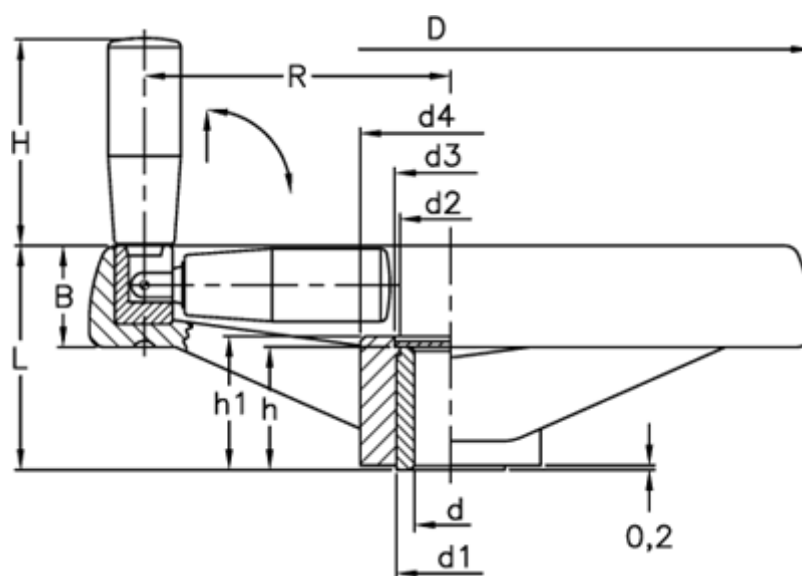

Data Sheet

Article number: 2301078631R
Description: E+G Handwheel
VRTP.125+IR-A12

Measures

B	= 22	H	= 65
C (N m)	= 94	h	= 22
D	= 124	h1	= 25
d1	= 22	L	= 44
d2	= 20	L (J)	= 10
d3	= 21	R	= 48
d4	= 31		
d H7	= 12		